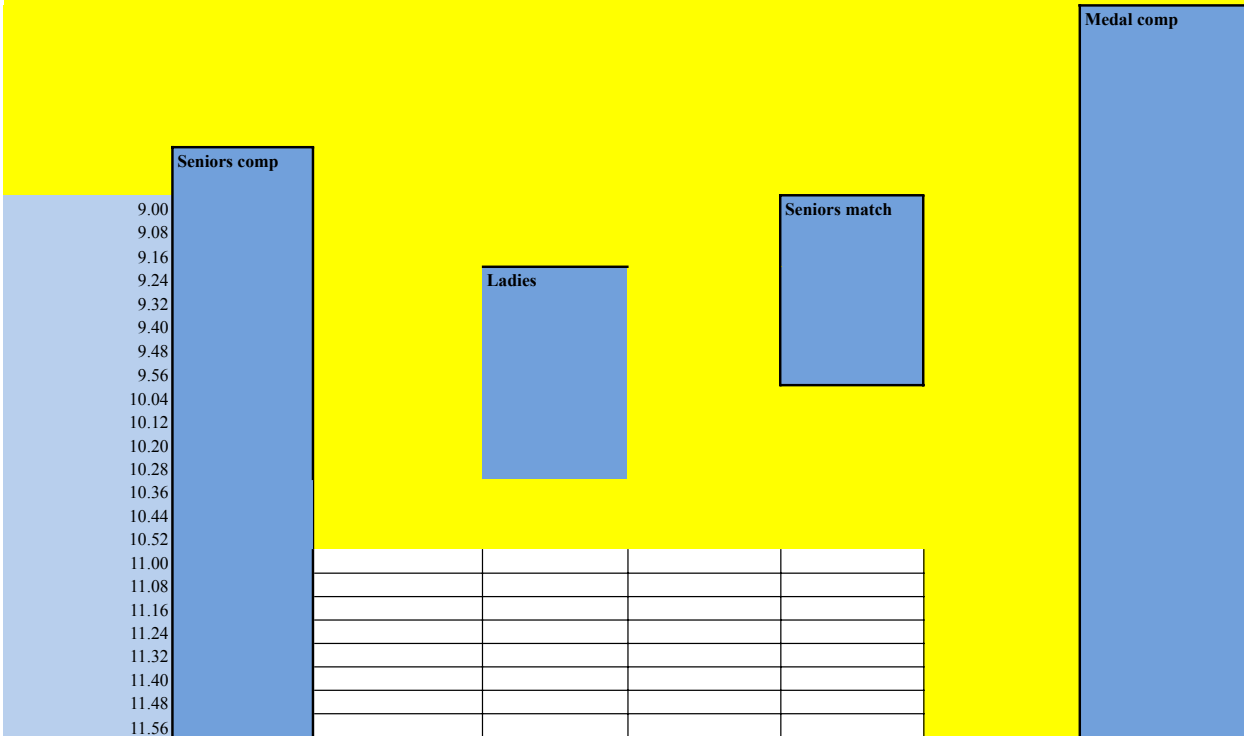

Mon	Tues	Weds	Thurs	Fri	Sat	Sun
-----	------	------	-------	-----	-----	-----

Sunrise to 11.00 Members & Guest Only	Sunrise to 11.00 Members & Guests Only	Sunrise to 11.00 Members & Guest Only	Sunrise to 11.00 Members & Guests Only	Sunrise to 11.00 Members & Guest Only	Sunrise to 13.00 Members & Guests Only	Sunrise to 13.00 Members & Guests Only
--	---	--	---	--	---	---

9.00						
9.08						
9.16						
9.24						
9.32						
9.40						
9.48						
9.56						
10.04						
10.12						
10.20						
10.28						
10.36						
10.44						
10.52						
11.00						
11.08						
11.16						
11.24						
11.32						
11.40						
11.48						
11.56						
12.04						
12.12	12.04 to 12.52 Members and guests only		12.04 to 12.52 Members and guests only			
12.20						
12.28						
12.36						
12.44						
12.52						
13.00						
13.08						
13.16						
13.24						
13.32						
13.40						
13.48						
13.56						
14.04						
14.12						
14.20						
14.28						
14.36						
14.44						
14.52						
15.00						
15.08						
15.16						
15.24						
15.32	15.24 til Sunset GC members and guests only					
15.40						
15.48						
15.56						
16.04						
16.12						
16.20						
16.28						